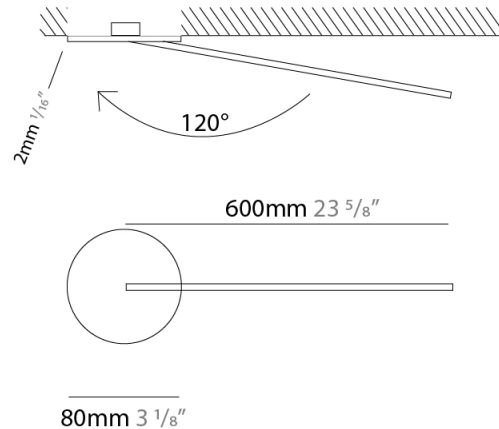

PROJECT	_____
TYPE	_____
SPECIFIER	_____
QUANTITY	_____
DATE	_____

SPILLO 1 ROD RECESSED

D46024- _____ - _____
base number   Color   Finish
                          Temperature   Options

1. To build a product code in our configurator select the specify button on the base model # product page
2. To build a manual product code on this datasheet choose from the options listed below in blue font and add the suffix to the base model #

GENERAL

Series: Spillo
Subseries: Spillo 1 Rod
Brand: Icone
Division: Design
Mounting Type: Recessed
Mounting Location: Wall
Subcategory: Ambient

PHYSICAL

Shape: Rectangle
Width (mm): 50
Width (in): 1 ¹⁵/₁₆
Height (mm): 600
Height (in): 23 ⁵/₈
Light Distribution: Adjustable
Fixture Finish: WHI / BLK / CHR / BGD
Fixture Material: Brass

ELECTRICAL

Lamp Type: LED
Total Output Wattage (W): 7.92
Dimming: Non-Dimmable
Driver Included: No
Driver Location: Remote
Driver Type: Constant Voltage - 120Vac
Driver Class: Class 2
Input Voltage (V): 120
Output Voltage (V): 12
Upon Request: (Not included, see components) 0-10Vdc dimming / 277Vac

LED

Color Temperature (°K): 2700 / 3000
Nominal Lumen (lm): 660
CRI: >90 CRI
Lamp Life (hrs): 50000

OPTICAL

Adjustability: Tilt 120°

RATINGS AND CERTIFICATIONS

Certified By: Certified for North American Standards
IP rating: IP20