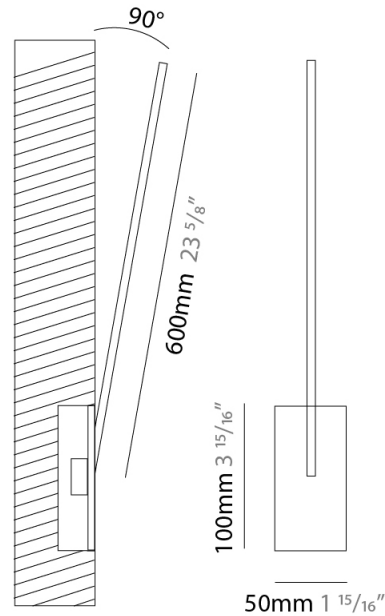

SPILLO 1 ROD RECESSED

D46016- _____ - _____

base number   Color   Finish
Temperature   Options

1. To build a product code in our configurator select the specify button on the base model # product page
2. To build a manual product code on this datasheet choose from the options listed below in blue font and add the suffix to the base model #

GENERAL

Series: Spillo
Subseries: Spillo 1 Rod
Brand: Icone
Division: Design
Mounting Type: Recessed
Mounting Location: Wall
Subcategory: Ambient

PHYSICAL

Shape: Rectangle
Width (mm): 50
Width (in): 1 ¹⁵/₁₆
Height (mm): 600
Height (in): 23 ⁵/₈
Light Distribution: Adjustable
Fixture Finish: WHI / BLK / CHR / BGD
Fixture Material: Brass

ELECTRICAL

Lamp Type: LED
Total Output Wattage (W): 7.92
Dimming: 0-10V Dimming
Driver Included: No
Driver Location: Remote
Driver Type: Constant Voltage - 120Vac
Driver Class: Class 2
Input Voltage (V): 120
Output Voltage (V): 12
Upon Request: (Not included, see components) 0-10Vdc dimming / 277Vac

LED

Color Temperature (°K): 2700 / 3000
Nominal Lumen (lm): 660
CRI: >90 CRI
Lamp Life (hrs): 50000

OPTICAL

Adjustability: Tilt 120°

RATINGS AND CERTIFICATIONS

Certified By: Certified for North American Standards
IP rating: IP20